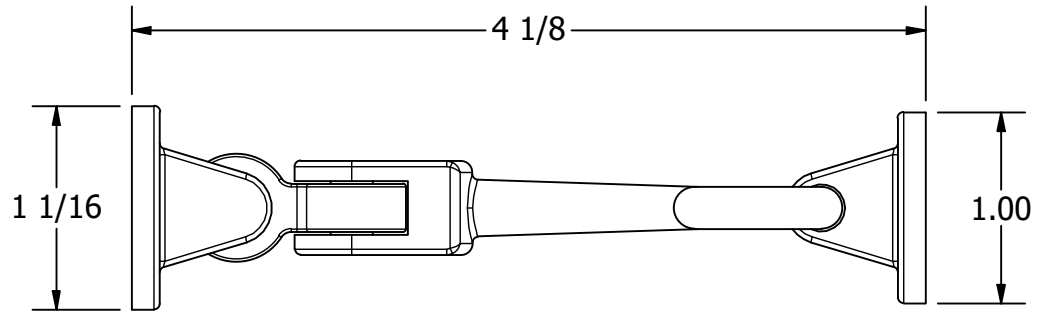

FOR REFERENCE ONLY

SCALE 1 : 2

		WHITE WATER MARINE HARDWARE	
		TITLE 316SS GOOSENECK CABIN DOOR HOOK 4" PART NUMBER: 2600S	
SIZE A		DWG NO WWMH-2600S CC	REV 0
SCALE 1 : 1	MATERIAL	SHEET 1 OF 1	