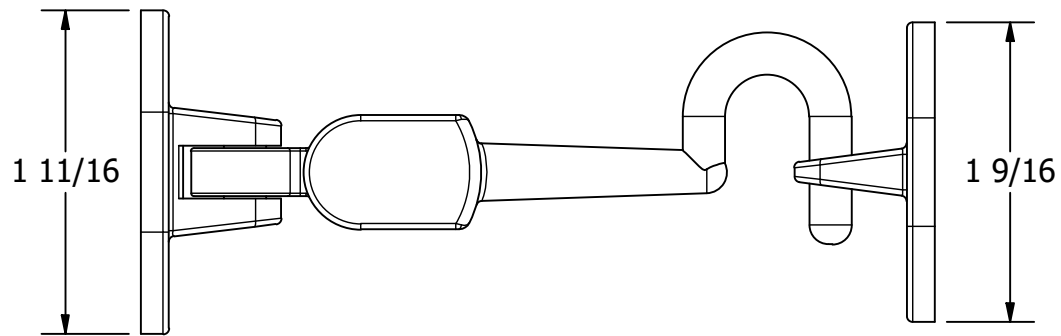

FOR REFERENCE ONLY

SCALE 1 : 2

		WHITE WATER MARINE HARDWARE	
		TITLE 316SS GOOSENECK CABIN DOOR HOOK 4" PART NUMBER: 2600S	
SIZE A		DWG NO WWMH-2600S CC	REV 0
SCALE 1 : 1	MATERIAL	SHEET 1 OF 1	