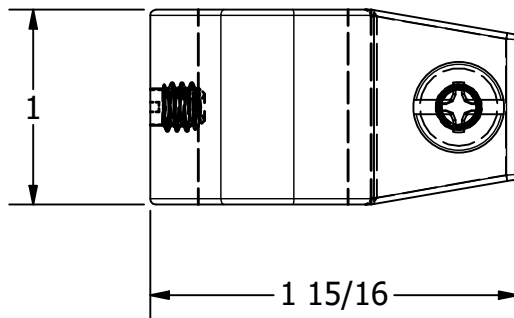

# FOR REFERENCE ONLY

		<b>WHITE WATER</b> MARINE HARDWARE	
		TITLE <b>NYLON JAW SLIDE</b> PART NUMBER: 58706B	
SIZE A		DWG NO WWMH-58706B CC	REV 0
SCALE 1 : 1	MATERIAL	SHEET 1 OF 1	