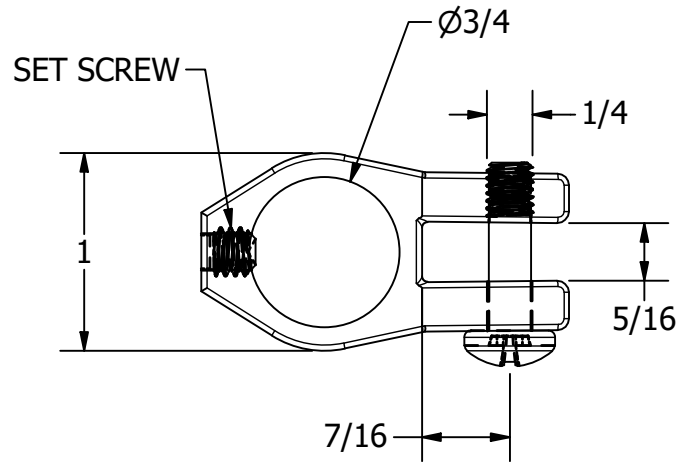

# FOR REFERENCE ONLY

		<b>WHITE WATER</b> MARINE HARDWARE	
		TITLE <b>NYLON JAW SLIDE</b> PART NUMBER: 58706B	
SIZE A		DWG NO WWMH-58706B CC	REV 0
SCALE 1 : 1	MATERIAL	SHEET 1 OF 1	