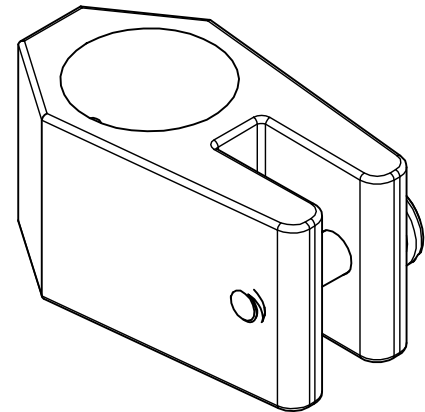

# FOR REFERENCE ONLY

		<b>WHITE WATER</b> MARINE HARDWARE	
		TITLE <b>NYLON JAW SLIDE</b> PART NUMBER: 58707B	
SIZE <b>A</b>	DWG NO <b>WWMH-58707B CC</b>	REV <b>0</b>	
SCALE <b>1 : 1</b>	MATERIAL	SHEET <b>1</b> OF <b>1</b>	