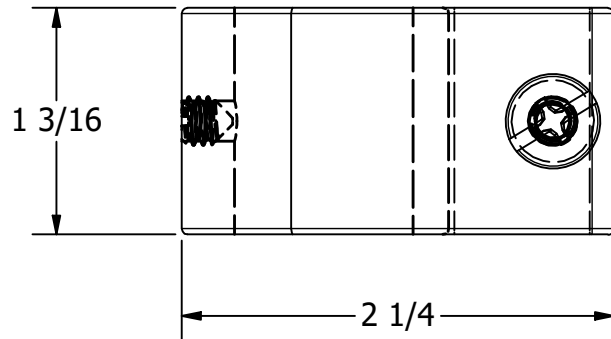

# FOR REFERENCE ONLY

		<b>WHITE WATER</b> MARINE HARDWARE	
		TITLE <b>NYLON JAW SLIDE</b> PART NUMBER: 58707B	
SIZE <b>A</b>	DWG NO <b>WWMH-58707B CC</b>	REV <b>0</b>	
SCALE <b>1 : 1</b>	MATERIAL	SHEET <b>1</b> OF <b>1</b>	