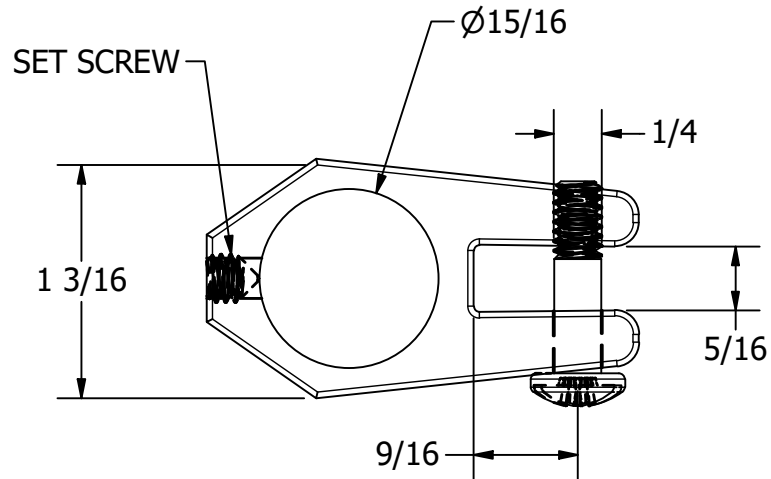

# FOR REFERENCE ONLY

		<b>WHITE WATER</b> MARINE HARDWARE	
		TITLE <b>NYLON JAW SLIDE</b> PART NUMBER: 58707B	
SIZE <b>A</b>	DWG NO <b>WWMH-58707B CC</b>	REV <b>0</b>	
SCALE <b>1 : 1</b>	MATERIAL	SHEET <b>1</b> OF <b>1</b>	