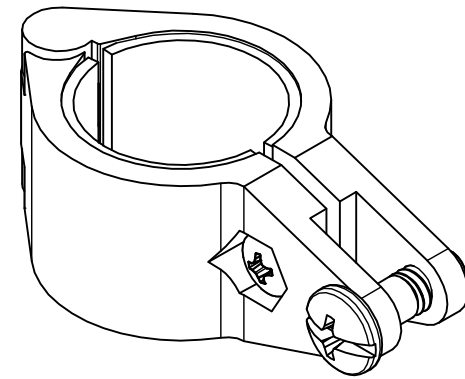

FOR REFERENCE ONLY

		WHITE WATER MARINE HARDWARE	
		TITLE HINGED JAW SLIDE PART NUMBER: 6802SH	
SIZE A		DWG NO WWMH-6802SH CC	REV 0
SCALE 1 : 1	MATERIAL	SHEET 1 OF 1	