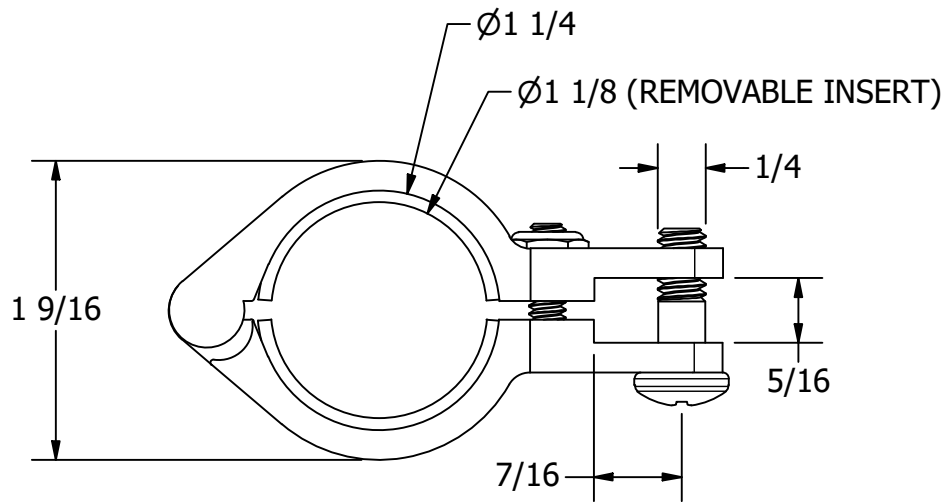

FOR REFERENCE ONLY

		WHITE WATER MARINE HARDWARE	
		TITLE HINGED JAW SLIDE PART NUMBER: 6802SH	
SIZE A		DWG NO WWMH-6802SH CC	REV 0
SCALE 1 : 1	MATERIAL	SHEET 1 OF 1	