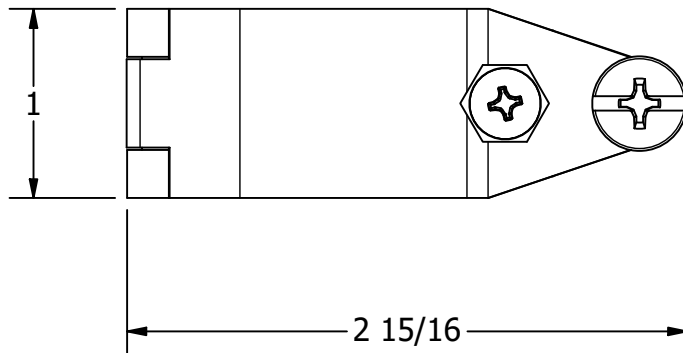

FOR REFERENCE ONLY

		WHITE WATER MARINE HARDWARE	
		TITLE HINGED JAW SLIDE PART NUMBER: 6802SH	
SIZE A		DWG NO WWMH-6802SH CC	REV 0
SCALE 1 : 1	MATERIAL	SHEET 1 OF 1	