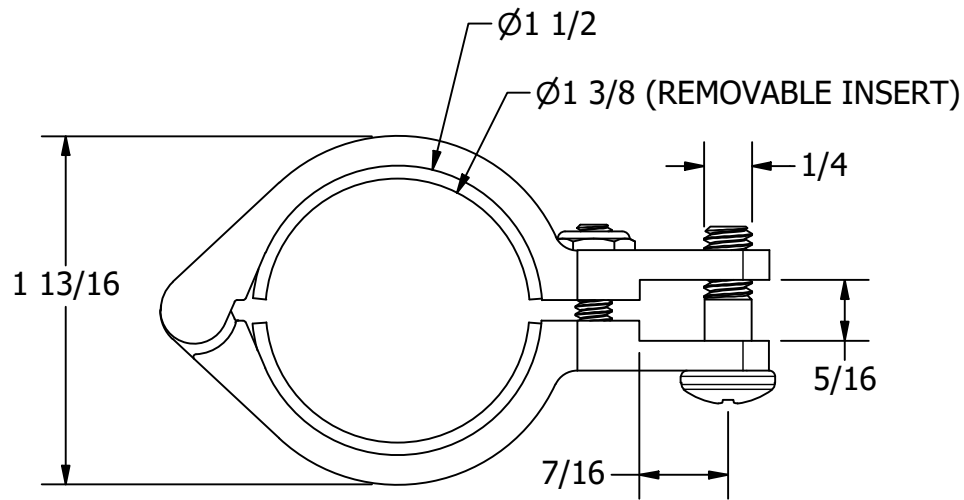

FOR REFERENCE ONLY

		WHITE WATER MARINE HARDWARE	
		TITLE HINGED JAW SLIDE PART NUMBER: 6804SH	
SIZE A		DWG NO WWMH-6804SH CC	REV 0
SCALE 1 : 1	MATERIAL	SHEET 1 OF 1	