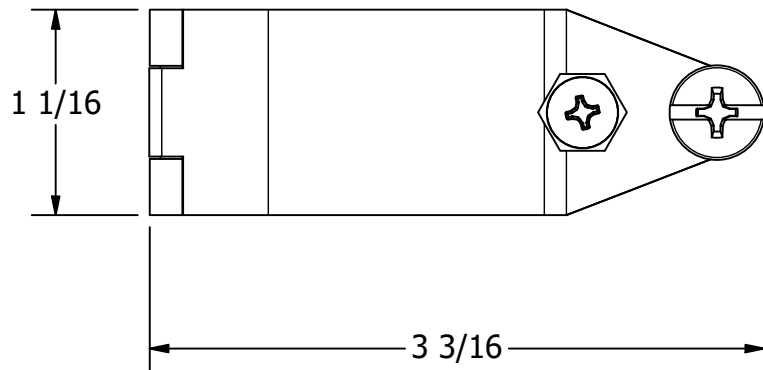

FOR REFERENCE ONLY

		WHITE WATER MARINE HARDWARE	
		TITLE HINGED JAW SLIDE PART NUMBER: 6804SH	
SIZE A		DWG NO WWMH-6804SH CC	REV 0
SCALE 1 : 1	MATERIAL	SHEET 1 OF 1	