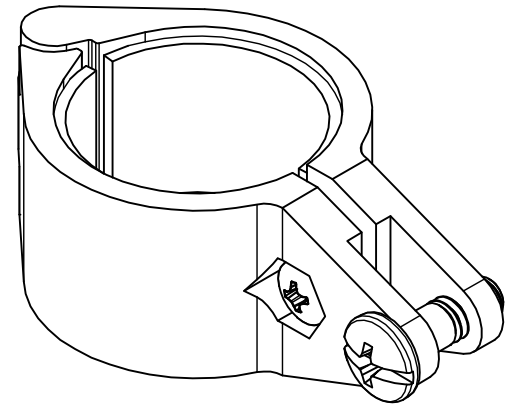

FOR REFERENCE ONLY

		WHITE WATER MARINE HARDWARE	
		TITLE HINGED JAW SLIDE PART NUMBER: 6804SH	
SIZE A		DWG NO WWMH-6804SH CC	REV 0
SCALE 1 : 1	MATERIAL	SHEET 1 OF 1	