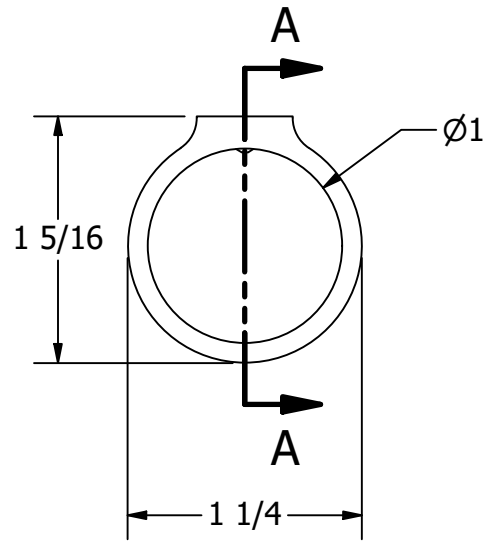

# FOR REFERENCE ONLY

1/4-28 UNF CONE POINT SET SCREW

SECTION A-A

SCALE 1 : 2

		<b>WHITE WATER</b> MARINE HARDWARE	
		TITLE <b>316SS CAST HEAVY DUTY TUBE CONNECTOR</b> PART NUMBER: 6896S	
SIZE A		DWG NO WWMH-6896S CC	REV 0
SCALE 1 : 1	MATERIAL	SHEET 1 OF 1	