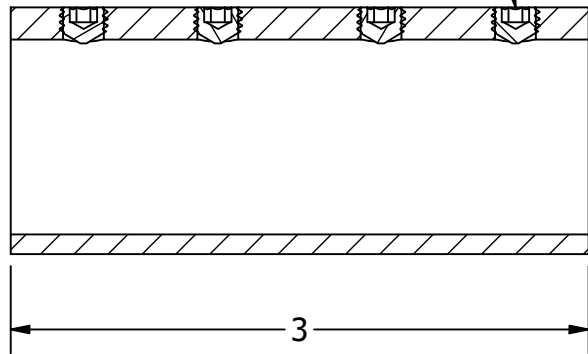

# FOR REFERENCE ONLY

1/4-28 UNF CONE POINT SET SCREW

SECTION A-A

SCALE 1 : 2

		<b>WHITE WATER</b> MARINE HARDWARE	
		TITLE <b>316SS CAST HEAVY DUTY TUBE CONNECTOR</b> PART NUMBER: 6896S	
SIZE A		DWG NO WWMH-6896S CC	REV 0
SCALE 1 : 1	MATERIAL	SHEET 1 OF 1	