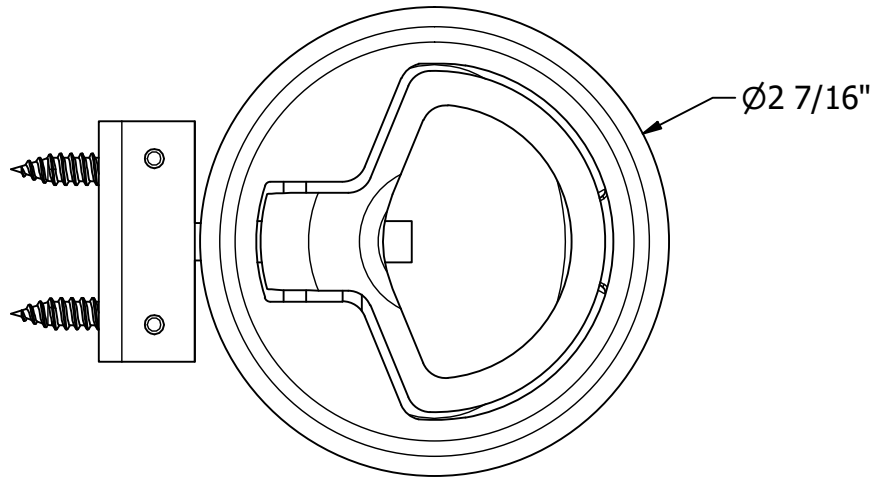

# FOR REFERENCE ONLY

**WHITE WATER**  
MARINE HARDWARE

TITLE

316SS CAST SLAM LATCH - 2-1/2"

PART NUMBER: 7112S

SIZE  
A

DWG NO

WWMH-7112S CC

REV  
0

SCALE 1 : 1

MATERIAL

SHEET 1 OF 1