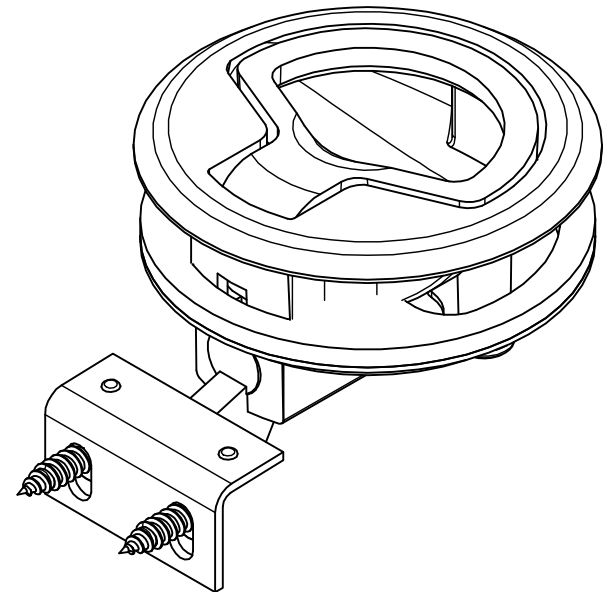

# FOR REFERENCE ONLY

**WHITE WATER**  
MARINE HARDWARE

TITLE

316SS CAST SLAM LATCH - 2-1/2"

PART NUMBER: 7112S

SIZE  
A

DWG NO

WWMH-7112S CC

REV  
0

SCALE 1 : 1

MATERIAL

SHEET 1 OF 1