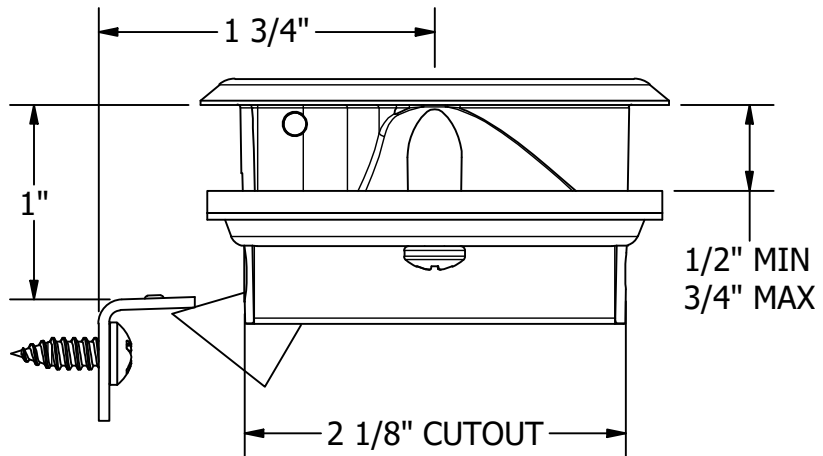

# FOR REFERENCE ONLY

**WHITE WATER**  
MARINE HARDWARE

TITLE

316SS CAST SLAM LATCH - 2-1/2"

PART NUMBER: 7112S

SIZE  
A

DWG NO

WWMH-7112S CC

REV  
0

SCALE 1 : 1

MATERIAL

SHEET 1 OF 1