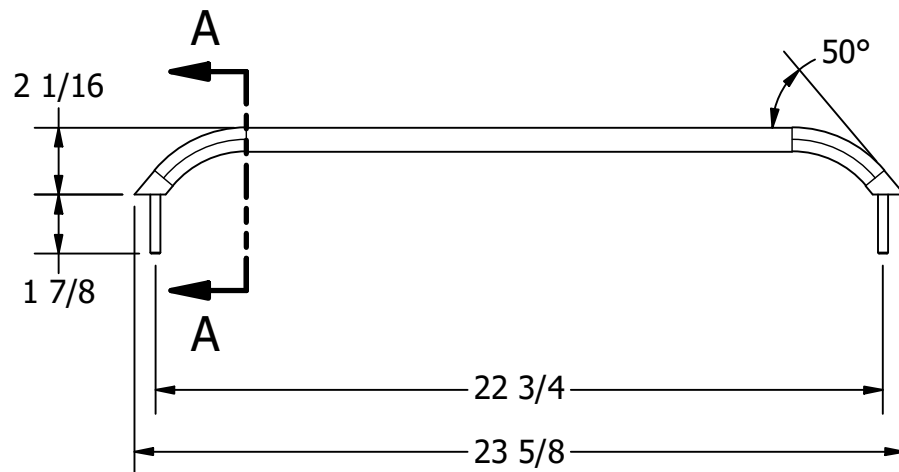

FOR REFERENCE ONLY

SECTION A-A

		WHITE WATER MARINE HARDWARE	
TITLE			
OVAL GRAB RAIL - 24" PART NUMBER: 7875S			
SIZE		DWG NO	REV
A		WWMH-7875S CC	0
SCALE	1 : 6	MATERIAL	SHEET 1 OF 1