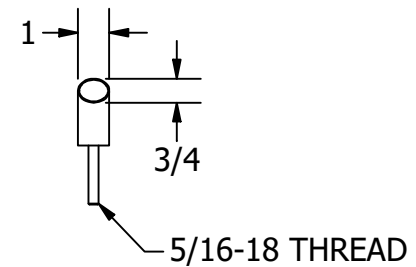

FOR REFERENCE ONLY

SECTION A-A

		WHITE WATER MARINE HARDWARE	
TITLE			
OVAL GRAB RAIL - 24" PART NUMBER: 7875S			
SIZE		DWG NO	REV
A		WWMH-7875S CC	0
SCALE	1 : 6	MATERIAL	SHEET 1 OF 1