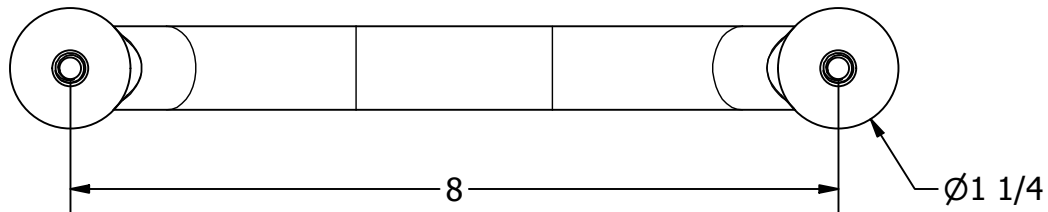

FOR REFERENCE ONLY

		WHITE WATER MARINE HARDWARE	
		TITLE 304 SS ANGLED GRAB RAIL W/ STUD PART NUMBER: 7882S	
SIZE A	DWG NO WWMH-7882S CC	REV 0	
SCALE 1 : 2	MATERIAL Stainless Steel	SHEET 1 OF 1	