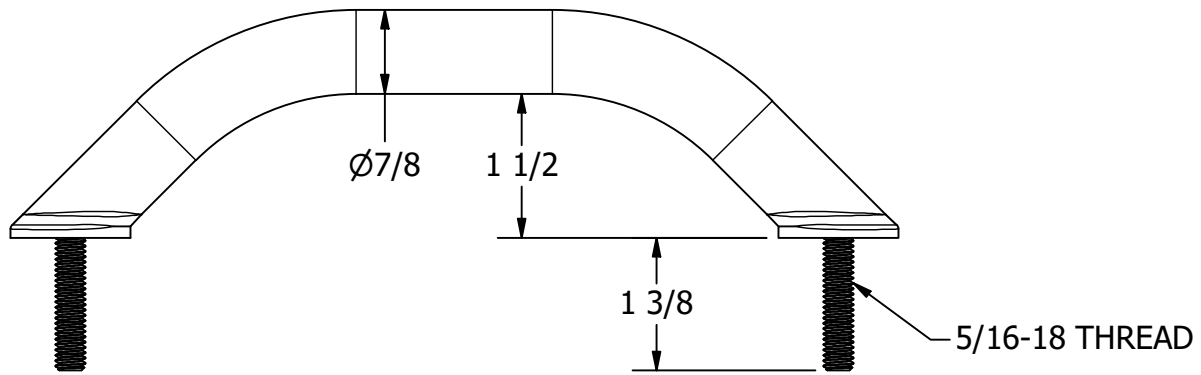

FOR REFERENCE ONLY

		WHITE WATER MARINE HARDWARE	
		TITLE 304 SS ANGLED GRAB RAIL W/ STUD PART NUMBER: 7882S	
SIZE A	DWG NO WWMH-7882S CC	REV 0	
SCALE 1 : 2	MATERIAL Stainless Steel	SHEET 1 OF 1	