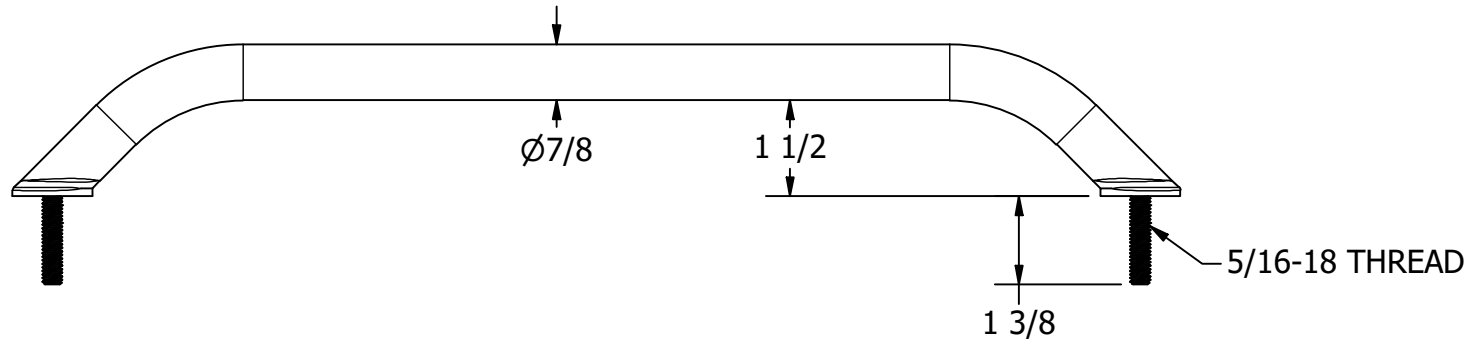

FOR REFERENCE ONLY

		WHITE WATER MARINE HARDWARE	
TITLE 304 SS ANGLED GRAB RAIL W/ STUD PART NUMBER: 7888S			
SIZE A	DWG NO WWMH-7888S CC	REV 0	
SCALE 1 : 3	MATERIAL Stainless Steel	SHEET 1 OF 1	