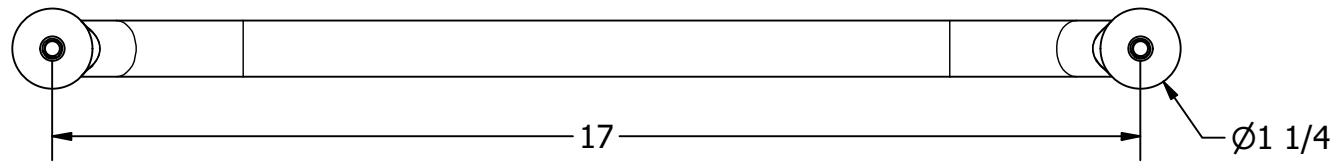

FOR REFERENCE ONLY

		WHITE WATER MARINE HARDWARE	
TITLE 304 SS ANGLED GRAB RAIL W/ STUD PART NUMBER: 7888S			
SIZE A	DWG NO WWMH-7888S CC	REV 0	
SCALE 1 : 3	MATERIAL Stainless Steel	SHEET 1 OF 1	