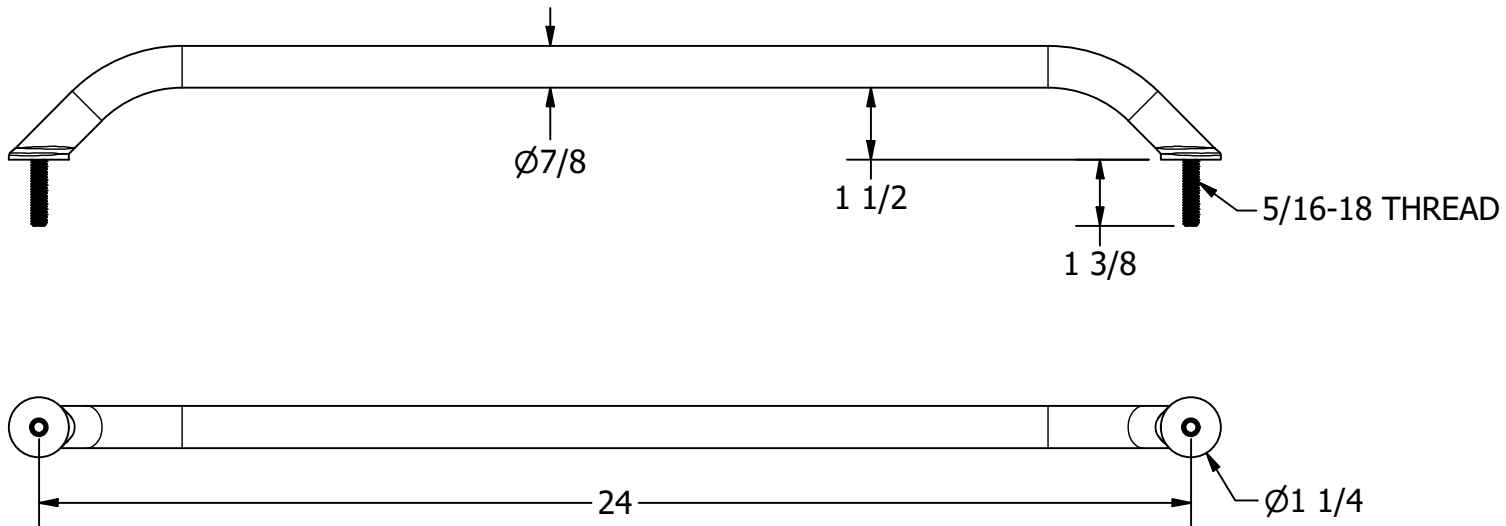

FOR REFERENCE ONLY

		WHITE WATER MARINE HARDWARE	
		TITLE 304 SS ANGLED GRAB RAIL W/ STUD PART NUMBER: 7889S	
SIZE A	DWG NO WWMH-7889S CC	REV 0	
SCALE 1 : 4	MATERIAL Stainless Steel	SHEET 1 OF 1	