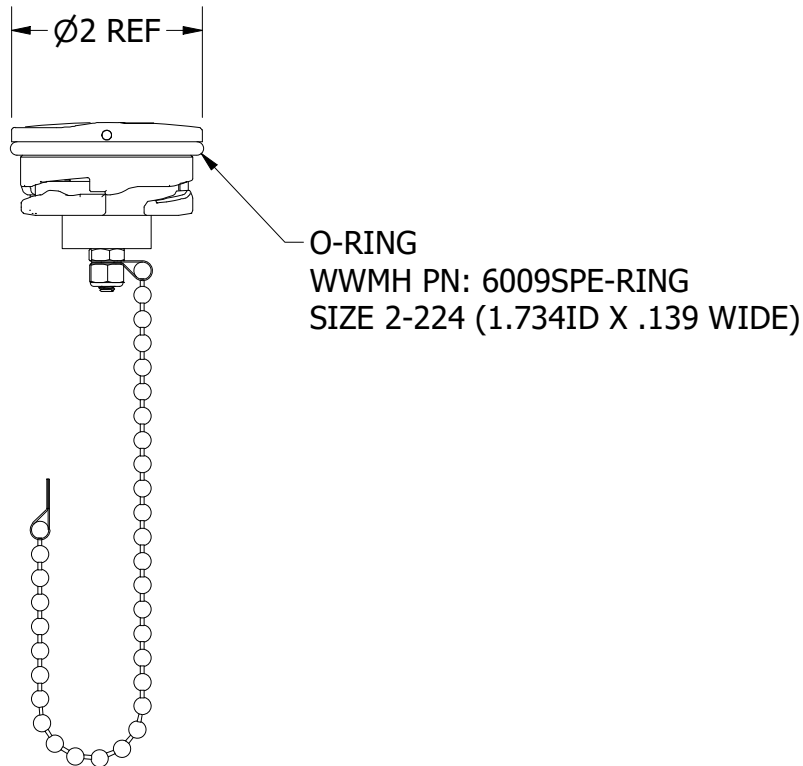

NOTES:

1. FITS ALL 1-1/2" AND 2" WWMH QUARTER TURN DECK FILLS.

REVISION HISTORY		
REV	DESCRIPTION	DATE
1	ECN 1004	3/11/24

FOR REFERENCE ONLY

		WHITE WATER MARINE HARDWARE	
TITLE REPLACEMENT CAP FOR 1/4 TURN DECK FILLS PART NUMBER: 6009S-QTR			
SIZE	DRAWING NO.		REV
A	WWMH-6009S-QTR CC		1
SCALE	DRAWN	DATE	SHEET 1 OF 1
1 : 2	KSR	8/14/2023	