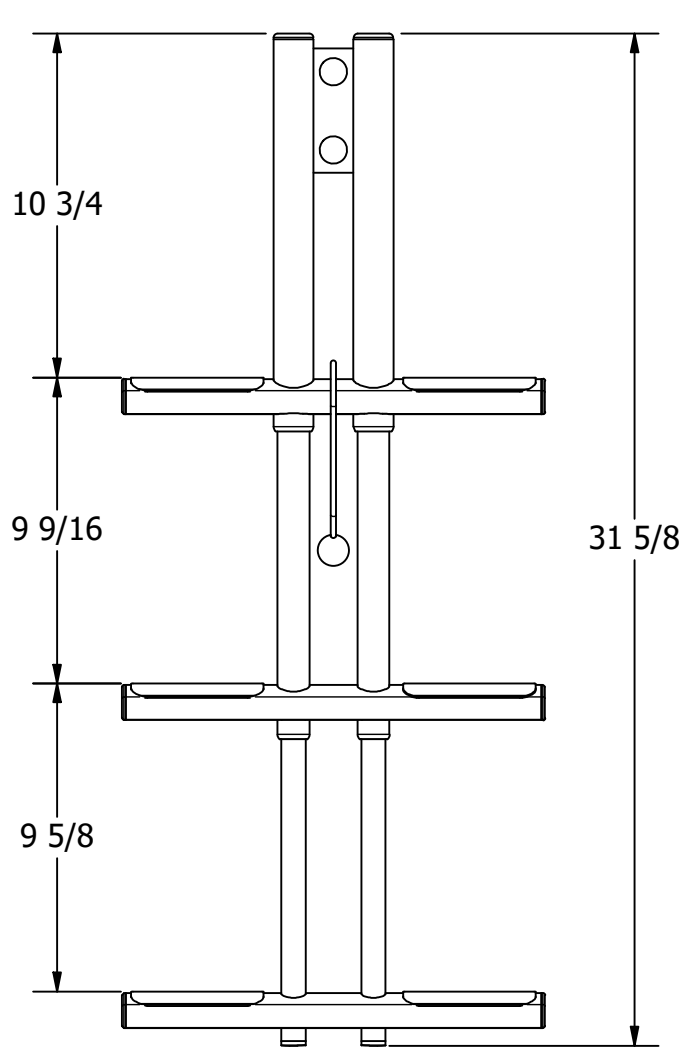

NOTES:

1. FITS AMB1, AMB2 MOUNTING BRACKETS.

FOR REFERENCE ONLY

WHITE WATER
MARINE HARDWARE

TITLE
SPORT/DIVER LADDER, TRANSOM MOUNT
PART NUMBER: AM1303T

SIZE A	DWG NO WWMH-AM1303T CC	REV 0
SCALE 1 : 6	MATERIAL	SHEET 1 OF 1