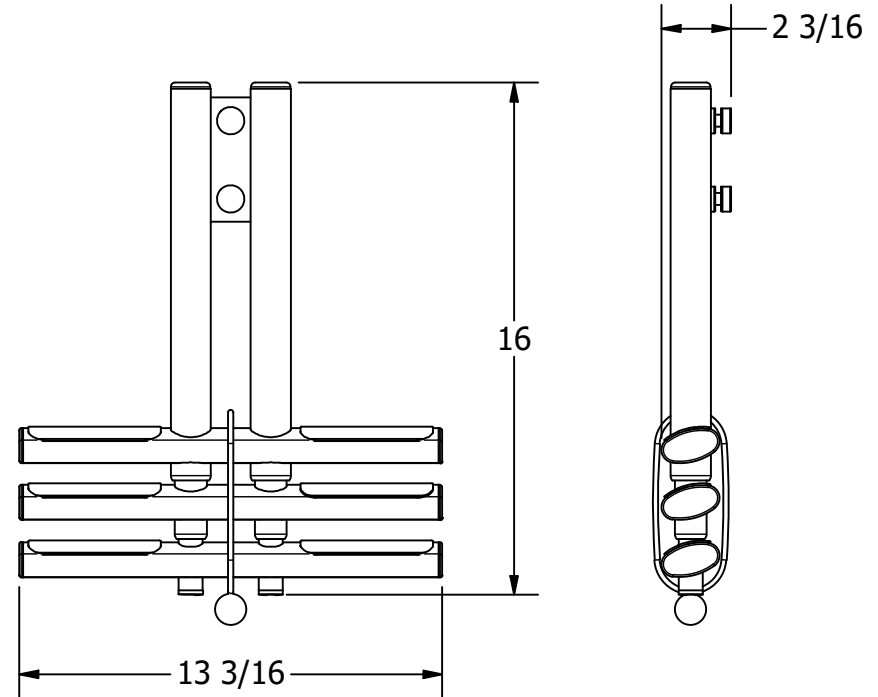

NOTES:

1. FITS AMB1, AMB2 MOUNTING BRACKETS.

FOR REFERENCE ONLY

WHITE WATER
MARINE HARDWARE

TITLE
SPORT/DIVER LADDER, TRANSOM MOUNT
PART NUMBER: AM1303T

SIZE A	DWG NO WWMH-AM1303T CC	REV 0
SCALE 1 : 6	MATERIAL	SHEET 1 OF 1