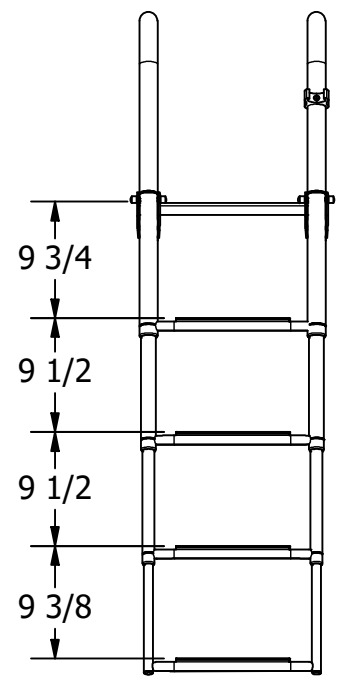

# FOR REFERENCE ONLY

		<b>WHITE WATER</b> MARINE HARDWARE	
		TITLE <b>PONTOON FOLDING TELESCOPING LADDER</b> PART NUMBER: B00351PL-WS	
SIZE A	DWG NO WWMH-B00351PL-WS CC	REV 0	
SCALE 1 : 8	MATERIAL	SHEET 1 OF 1	