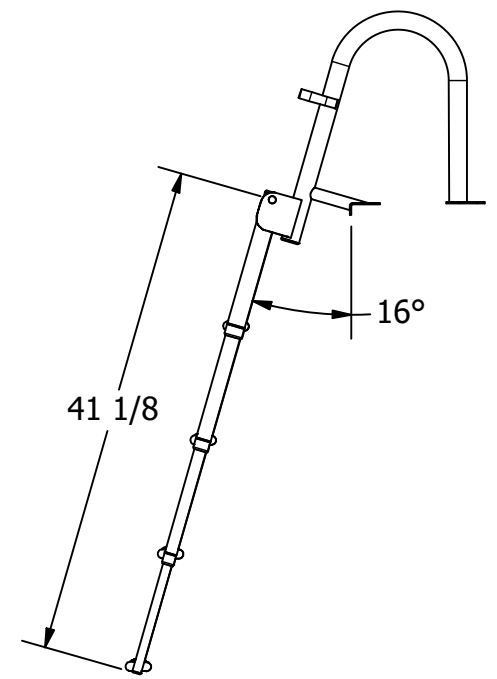

# FOR REFERENCE ONLY

		<b>WHITE WATER</b> MARINE HARDWARE	
		TITLE <b>PONTOON FOLDING TELESCOPING LADDER</b> PART NUMBER: B00351PL-WS	
SIZE A	DWG NO WWMH-B00351PL-WS CC	REV 0	
SCALE 1 : 8	MATERIAL	SHEET 1 OF 1	