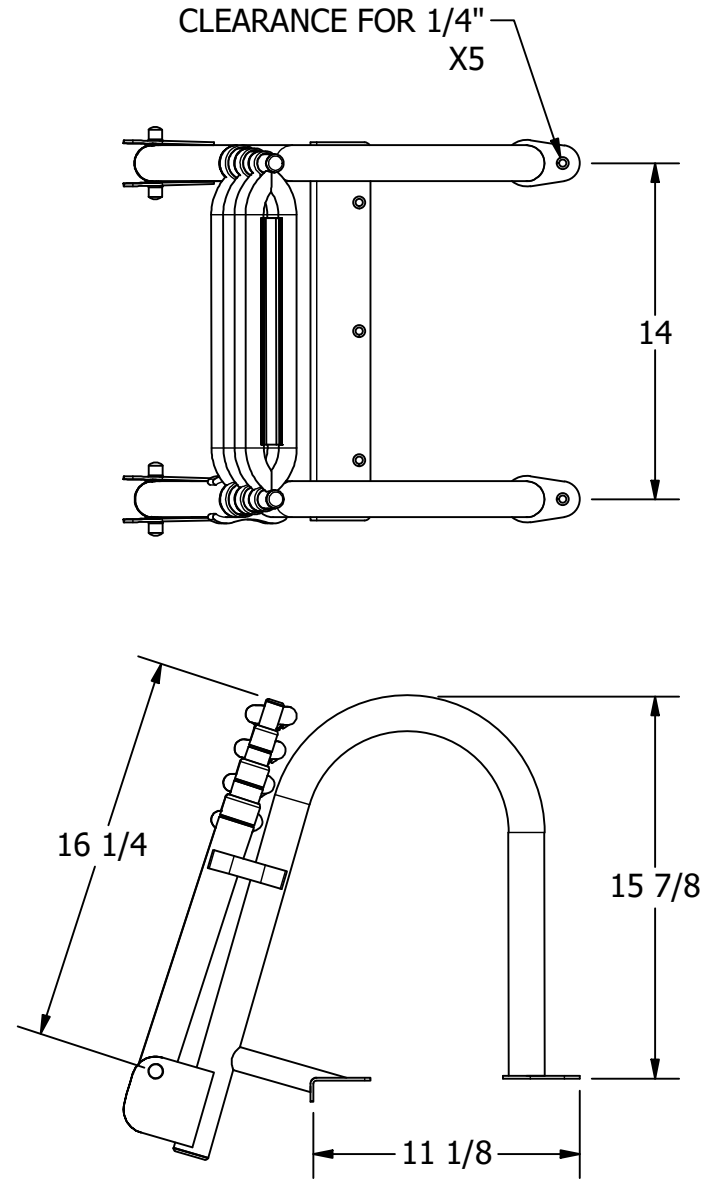

# FOR REFERENCE ONLY

		<b>WHITE WATER</b> MARINE HARDWARE	
		TITLE <b>PONTOON FOLDING TELESCOPING LADDER</b> PART NUMBER: B00351PL-WS	
SIZE A	DWG NO WWMH-B00351PL-WS CC	REV 0	
SCALE 1 : 8	MATERIAL	SHEET 1 OF 1	