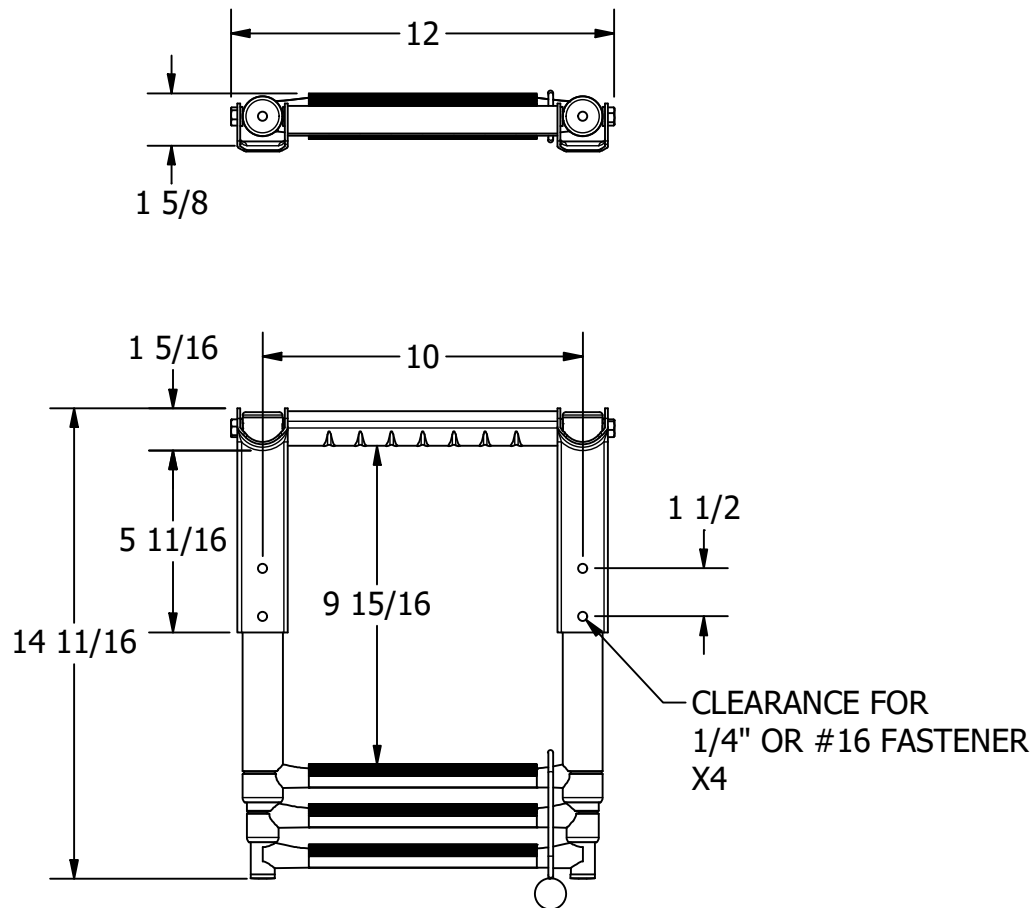

FOR REFERENCE ONLY

DEPLOYED VIEW
SCALE 1 : 16

		WHITE WATER MARINE HARDWARE	
		TITLE OVER PLATFORM LADDER WITH HANDLE, 3 STEP PART NUMBER: B00301CHA	
SIZE A	DWG NO WWMH-B00301CHA CC	REV 0	
SCALE 1 : 6	MATERIAL	SHEET 1 OF 1	