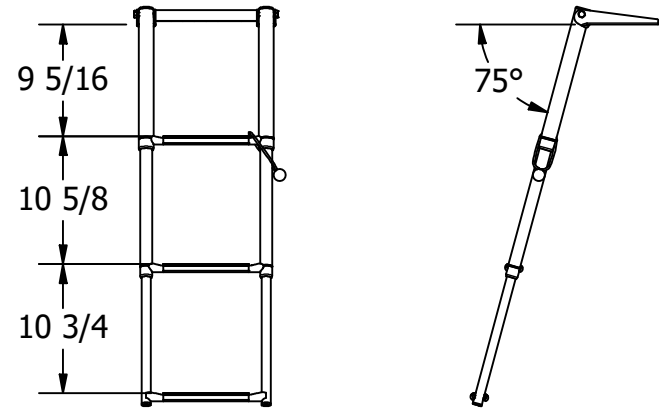

FOR REFERENCE ONLY

DEPLOYED VIEW
SCALE 1 : 16

		WHITE WATER MARINE HARDWARE	
		TITLE OVER PLATFORM LADDER WITH HANDLE, 3 STEP PART NUMBER: B00301CHA	
SIZE A	DWG NO WWMH-B00301CHA CC	REV 0	
SCALE 1 : 6	MATERIAL	SHEET 1 OF 1	