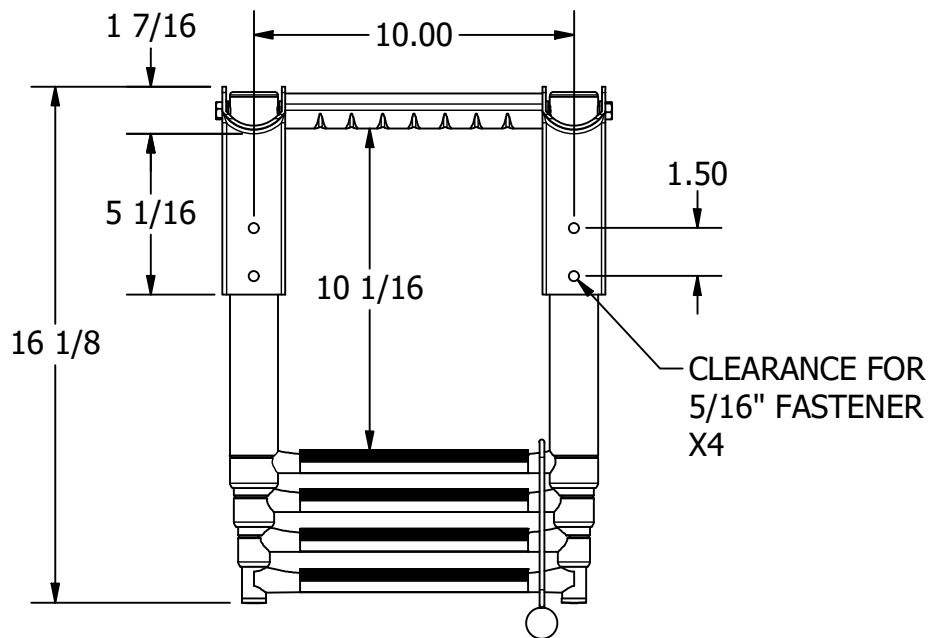

FOR REFERENCE ONLY

DEPLOYED VIEW
SCALE 1 : 16

		WHITE WATER MARINE HARDWARE	
		TITLE OVER PLATFORM LADDER WITH HANDLE PART NUMBER: B00351CHA	
SIZE A	DWG NO WWMH-B00351CHA CC	REV 0	
SCALE 1 : 6	MATERIAL	SHEET 1 OF 1	