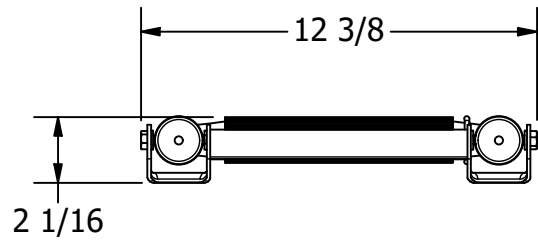

FOR REFERENCE ONLY

DEPLOYED VIEW
SCALE 1 : 16

		WHITE WATER MARINE HARDWARE	
		TITLE OVER PLATFORM LADDER WITH HANDLE PART NUMBER: B00351CHA	
SIZE A	DWG NO WWMH-B00351CHA CC	REV 0	
SCALE 1 : 6	MATERIAL	SHEET 1 OF 1	