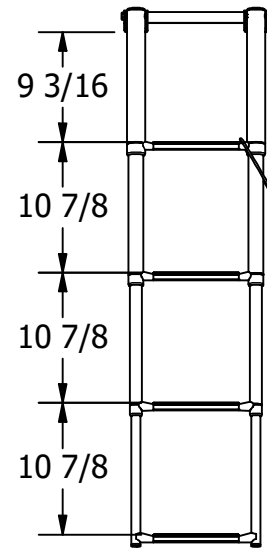

FOR REFERENCE ONLY

DEPLOYED VIEW
SCALE 1 : 16

		WHITE WATER MARINE HARDWARE	
		TITLE OVER PLATFORM LADDER WITH HANDLE PART NUMBER: B00351CHA	
SIZE A	DWG NO WWMH-B00351CHA CC	REV 0	
SCALE 1 : 6	MATERIAL	SHEET 1 OF 1	