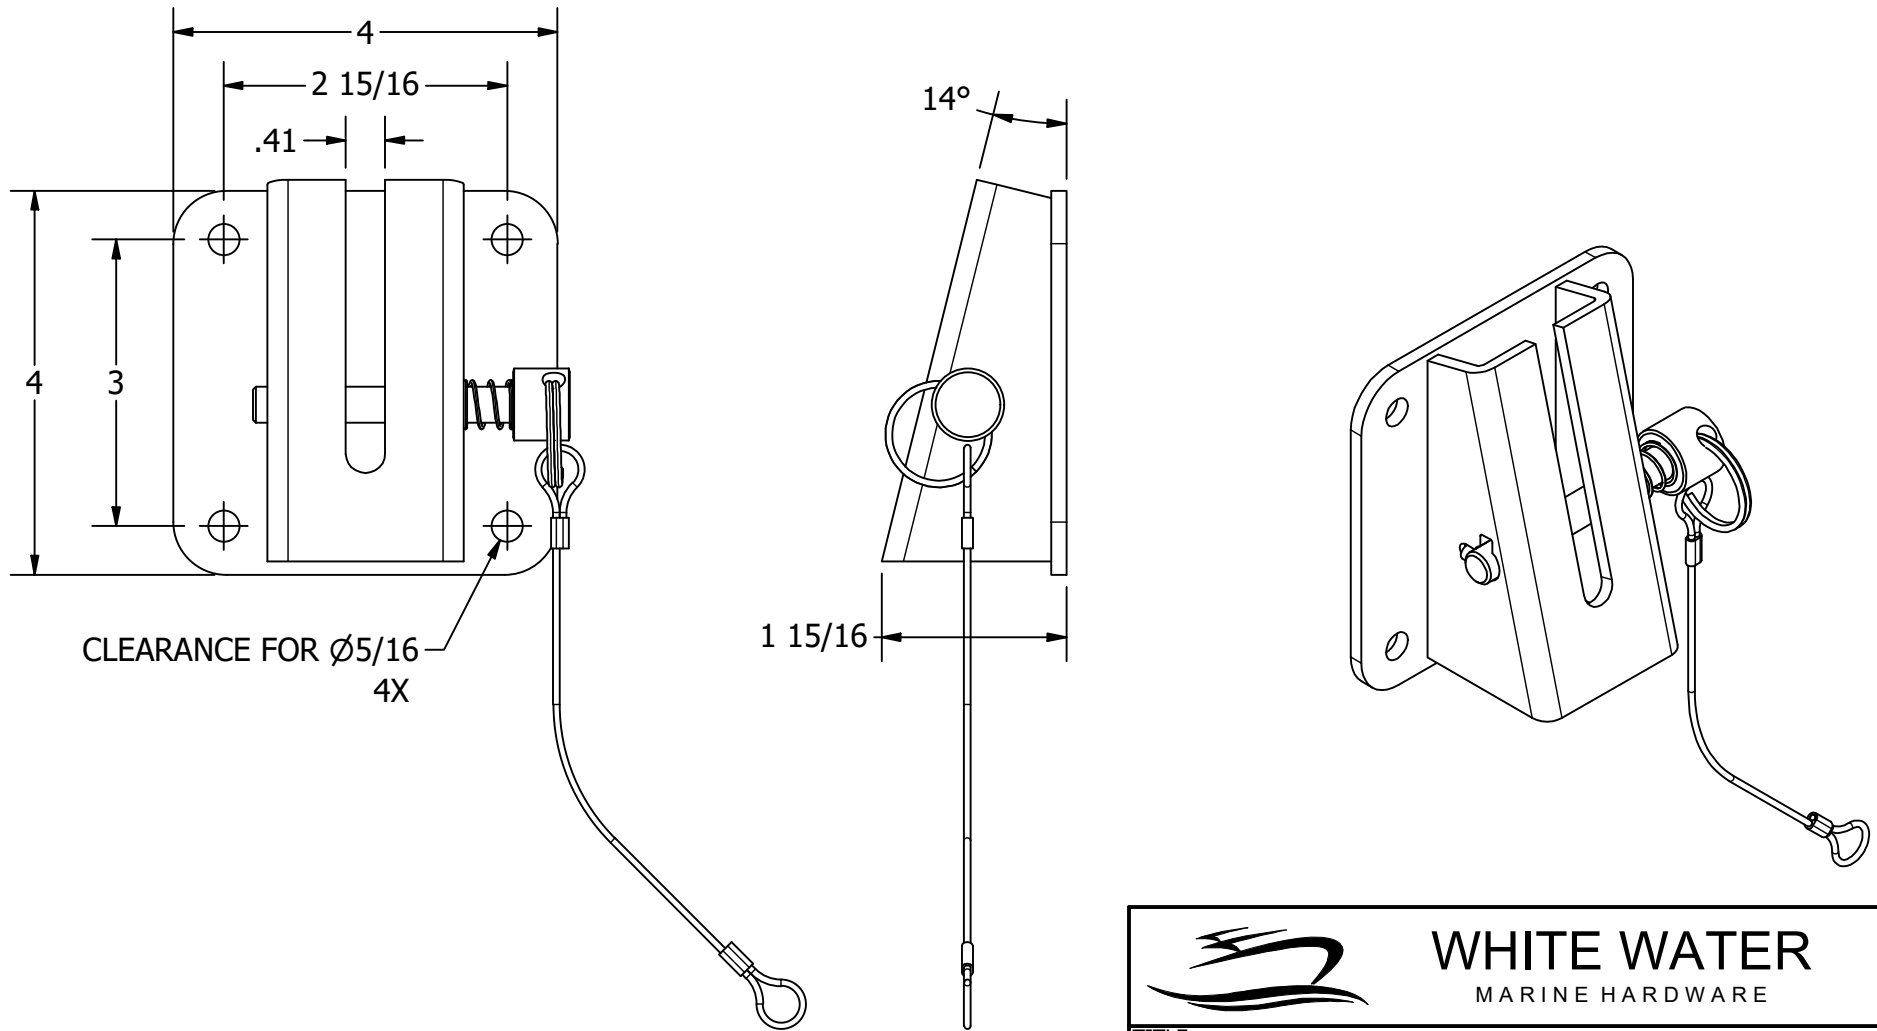

FOR REFERENCE ONLY

		WHITE WATER MARINE HARDWARE	
		TITLE TRANSOM DIVE LADDER BRACKET PART NUMBER: AMB1	
SIZE A		DWG NO WWMH-AMB1 CC	REV 0
SCALE 1 : 2	MATERIAL	SHEET 1 OF 1	