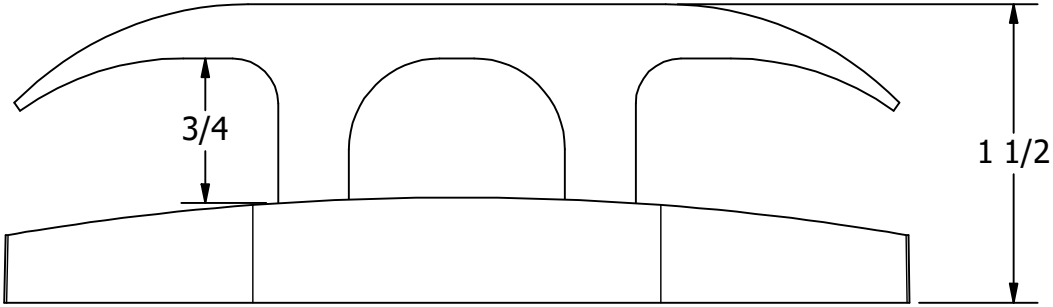

FOR REFERENCE ONLY

OPEN POSITION

FOLDED POSITION

SCALE 1 : 2

		WHITE WATER MARINE HARDWARE	
TITLE 316SS FOLDING CLEAT 4-1/2" PART NUMBER: 53071S			
SIZE A		DWG NO WWMH-53071S CC	REV 0
SCALE 1 : 1	MATERIAL	SHEET 1 OF 1	