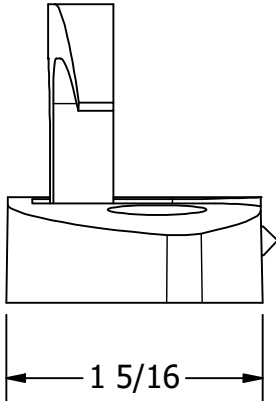

FOR REFERENCE ONLY

OPEN POSITION

FOLDED POSITION

SCALE 1 : 2

		WHITE WATER MARINE HARDWARE	
TITLE 316SS FOLDING CLEAT 4-1/2" PART NUMBER: 53071S			
SIZE A		DWG NO WWMH-53071S CC	REV 0
SCALE 1 : 1	MATERIAL	SHEET 1 OF 1	