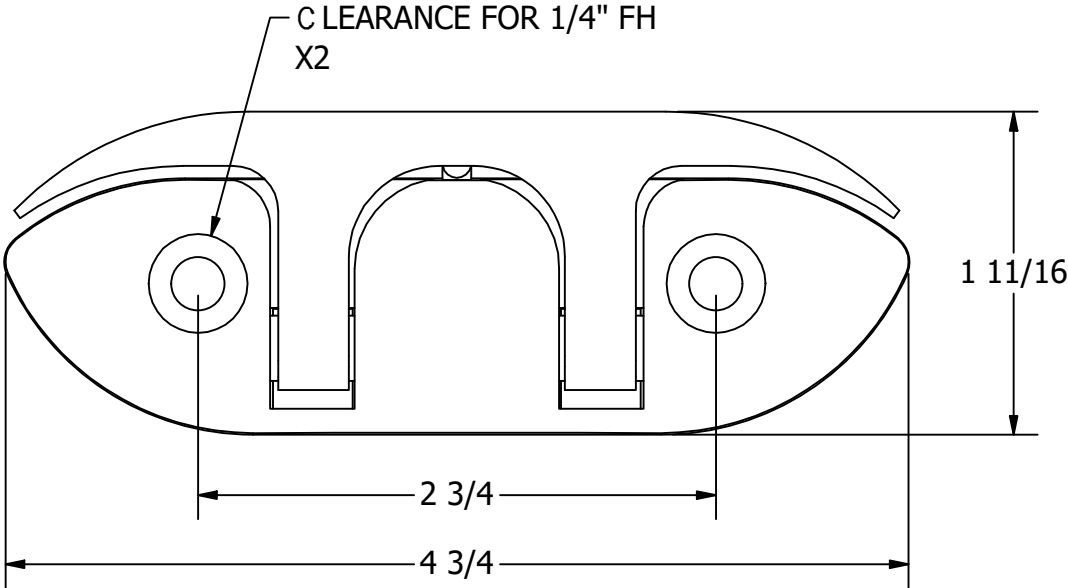

FOR REFERENCE ONLY

OPEN POSITION

FOLDED POSITION

SCALE 1 : 2

		WHITE WATER MARINE HARDWARE	
TITLE 316SS FOLDING CLEAT 4-1/2" PART NUMBER: 53071S			
SIZE A		DWG NO WWMH-53071S CC	REV 0
SCALE 1 : 1	MATERIAL	SHEET 1 OF 1	