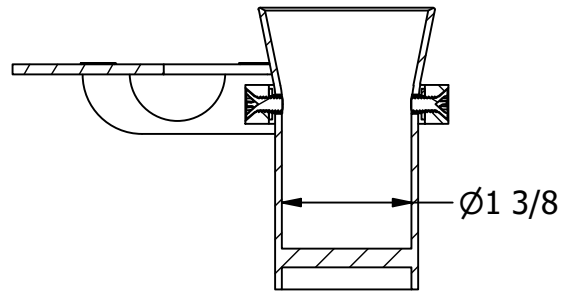

FOR REFERENCE ONLY

SECTION A-A

		WHITE WATER MARINE HARDWARE	
		TITLE PLATE MOUNT FISHING ROD GIMBAL PART NUMBER: 50016S	
SIZE A		DWG NO WWMH-50016S CC	REV 0
SCALE 1 : 2	MATERIAL	SHEET 1 OF 1	