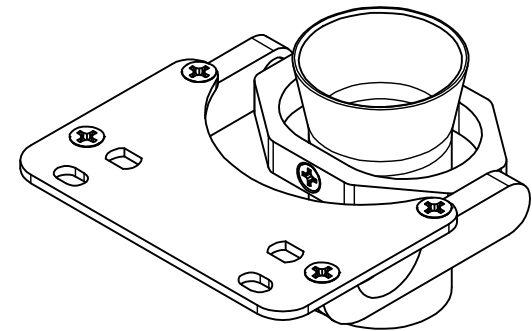

FOR REFERENCE ONLY

SECTION A-A

		WHITE WATER MARINE HARDWARE	
		TITLE PLATE MOUNT FISHING ROD GIMBAL PART NUMBER: 50016S	
SIZE A		DWG NO WWMH-50016S CC	REV 0
SCALE 1 : 2	MATERIAL	SHEET 1 OF 1	