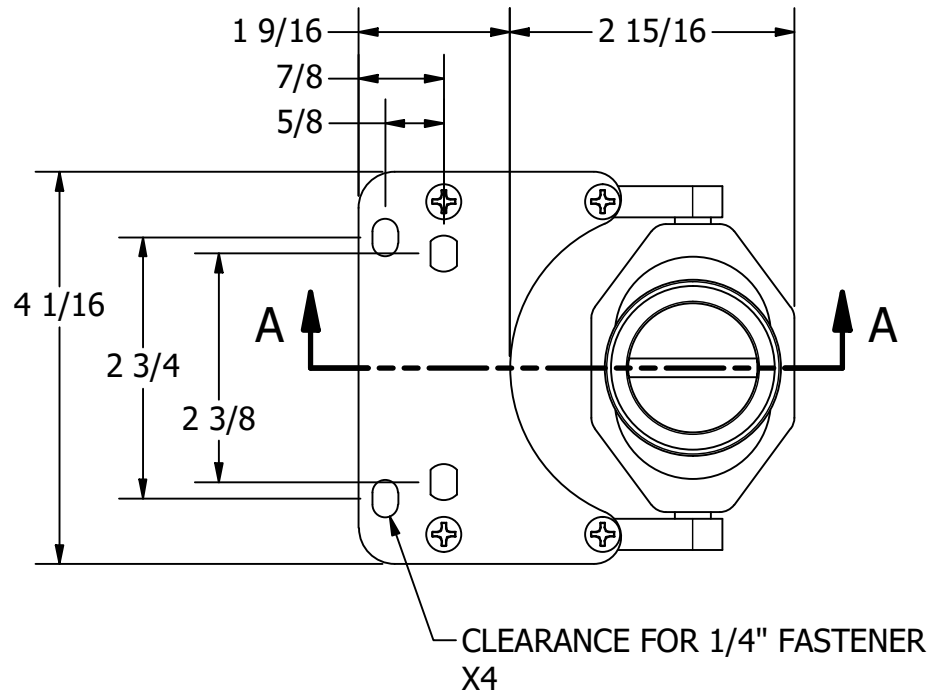

FOR REFERENCE ONLY

SECTION A-A

		WHITE WATER MARINE HARDWARE	
		TITLE PLATE MOUNT FISHING ROD GIMBAL PART NUMBER: 50016S	
SIZE A		DWG NO WWMH-50016S CC	REV 0
SCALE 1 : 2	MATERIAL	SHEET 1 OF 1	