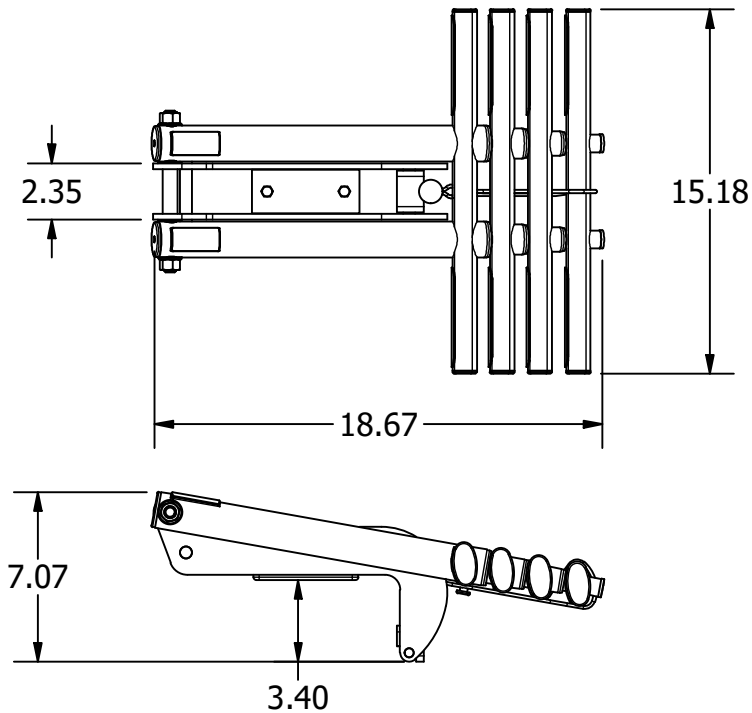

FOR REFERENCE ONLY

DEPLOYED VIEW
SCALE 1 : 16

MOUNTING BRACKET DETAIL
SCALE 1 : 2

		WHITE WATER MARINE HARDWARE	
TITLE			
TELESCOPING DIVE DOOR LADDER PART NUMBER: AM1504MB			
SIZE	DWG NO	REV	
A	WWMH-AM1504MB CC	0	
SCALE	MATERIAL	SHEET 1 OF 1	
1 : 8			