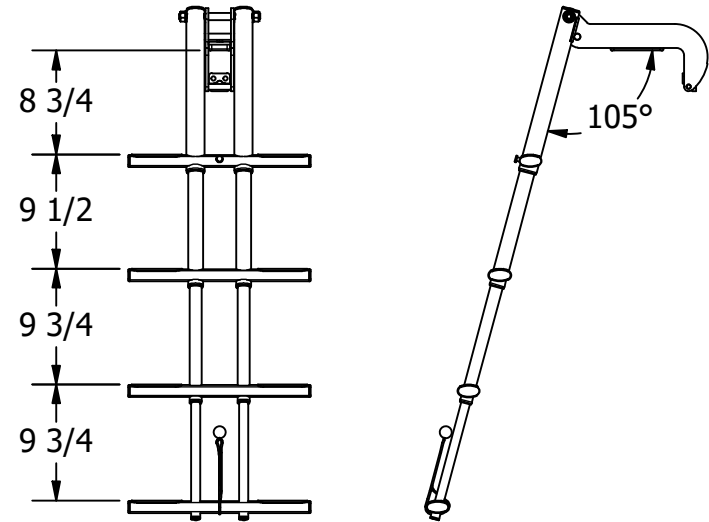

FOR REFERENCE ONLY

DEPLOYED VIEW
SCALE 1 : 16

MOUNTING BRACKET DETAIL
SCALE 1 : 2

		WHITE WATER MARINE HARDWARE	
TITLE			
TELESCOPING DIVE DOOR LADDER PART NUMBER: AM1504MB			
SIZE	DWG NO	REV	
A	WWMH-AM1504MB CC	0	
SCALE	MATERIAL	SHEET 1 OF 1	
1 : 8			