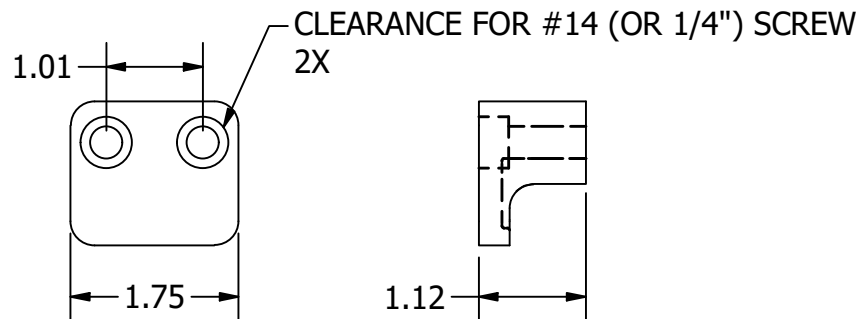

FOR REFERENCE ONLY

DEPLOYED VIEW
SCALE 1 : 16

MOUNTING BRACKET DETAIL
SCALE 1 : 2

		WHITE WATER MARINE HARDWARE	
TITLE			
TELESCOPING DIVE DOOR LADDER PART NUMBER: AM1504MB			
SIZE	DWG NO	REV	
A	WWMH-AM1504MB CC	0	
SCALE	MATERIAL	SHEET 1 OF 1	
1 : 8			