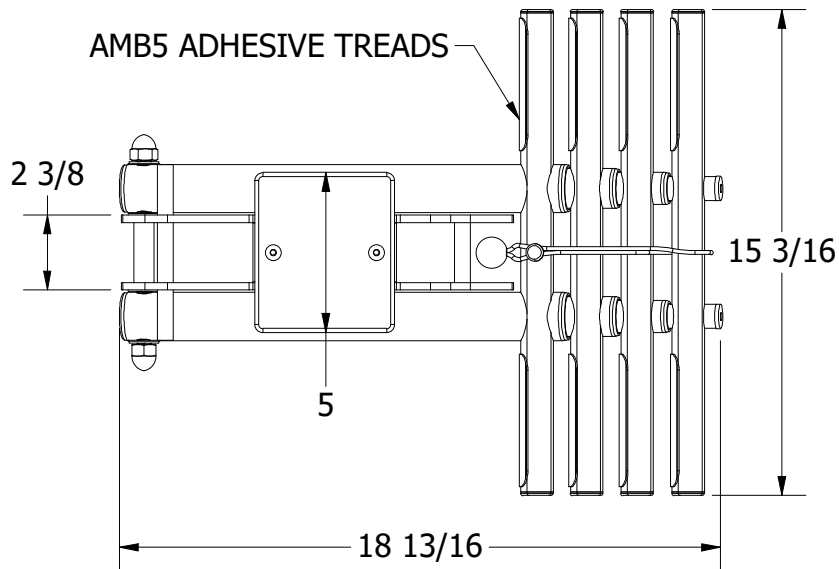

**NOTES:**

1. MATERIAL: 304SS OR 316SS
2. FINISH: HIGH POLISH
3. FITS AMB9 AND AMB10 STYLE MOUNTS. (NOT INCLUDED)

REVISION HISTORY		
REV	DESCRIPTION	DATE
1	MOUNT NOT INCLUDED	6/12/23
2	CHANGE TO WIDE SUPPORT PLATE, ECN1007	4/16/24
3	UPDATE WITH AMB5 R1 ECN1067	2/24/26

**DEPLOYED VIEW**  
**SCALE 1 : 16**

**WHITE WATER**  
MARINE HARDWARE

TITLE  
304SS OR 316SS TELESCOPING DIVE DOOR LADDER  
PART NUMBER: AM1504MB OR AM1504MB-316

**PROPRIETARY AND CONFIDENTIAL**  
THE INFORMATION CONTAINED IN THIS DRAWING IS THE SOLE PROPERTY OF WHITE WATER MARINE HARDWARE. ANY REPRODUCTION IN PART OR AS A WHOLE WITHOUT WRITTEN PERMISSION IS PROHIBITED.

SIZE <b>A</b>	DRAWING NO. <b>WWMH-AM1504MB</b>	REV <b>3</b>
SCALE <b>1 : 6</b>	DRAWN <b>KSR</b>	DATE <b>9/30/2021</b>
		SHEET <b>1</b> OF <b>1</b>