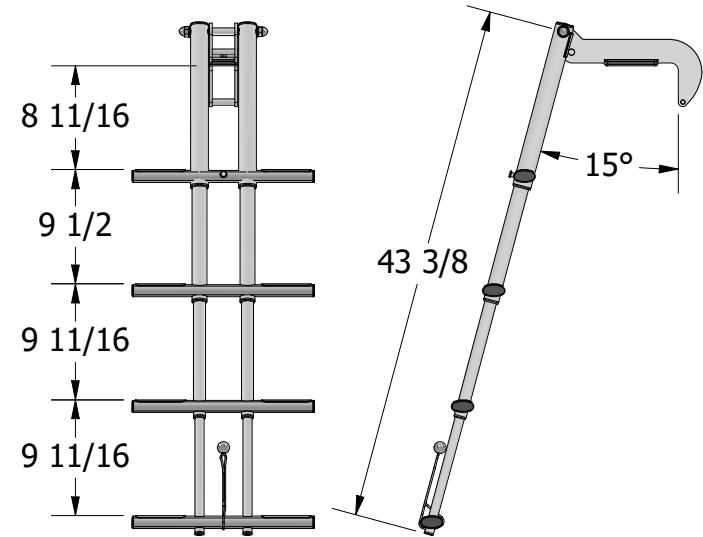

**NOTES:**

1. MATERIAL: 304SS OR 316SS
2. FINISH: HIGH POLISH
3. FITS AMB9 AND AMB10 STYLE MOUNTS. (NOT INCLUDED)

REVISION HISTORY		
REV	DESCRIPTION	DATE
1	MOUNT NOT INCLUDED	6/12/23
2	CHANGE TO WIDE SUPPORT PLATE, ECN1007	4/16/24
3	UPDATE WITH AMB5 R1 ECN1067	2/24/26

**DEPLOYED VIEW**  
**SCALE 1 : 16**

**WHITE WATER**  
MARINE HARDWARE

TITLE  
304SS OR 316SS TELESCOPING DIVE DOOR LADDER  
PART NUMBER: AM1504MB OR AM1504MB-316

**PROPRIETARY AND CONFIDENTIAL**  
THE INFORMATION CONTAINED IN THIS DRAWING IS THE SOLE PROPERTY OF WHITE WATER MARINE HARDWARE. ANY REPRODUCTION IN PART OR AS A WHOLE WITHOUT WRITTEN PERMISSION IS PROHIBITED.

SIZE <b>A</b>	DRAWING NO. <b>WWMH-AM1504MB</b>	REV <b>3</b>
SCALE <b>1 : 6</b>	DRAWN <b>KSR</b>	DATE <b>9/30/2021</b>
		SHEET <b>1</b> OF <b>1</b>