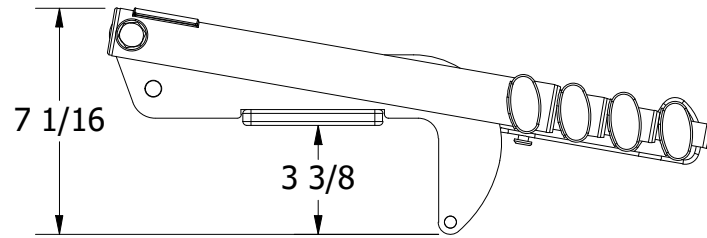

**NOTES:**

1. MATERIAL: 304SS OR 316SS
2. FINISH: HIGH POLISH
3. FITS AMB9 AND AMB10 STYLE MOUNTS. (NOT INCLUDED)

REVISION HISTORY		
REV	DESCRIPTION	DATE
1	MOUNT NOT INCLUDED	6/12/23
2	CHANGE TO WIDE SUPPORT PLATE, ECN1007	4/16/24
3	UPDATE WITH AMB5 R1 ECN1067	2/24/26

**DEPLOYED VIEW**  
**SCALE 1 : 16**

**WHITE WATER**  
MARINE HARDWARE

TITLE  
304SS OR 316SS TELESCOPING DIVE DOOR LADDER  
PART NUMBER: AM1504MB OR AM1504MB-316

**PROPRIETARY AND CONFIDENTIAL**  
THE INFORMATION CONTAINED IN THIS DRAWING IS THE SOLE PROPERTY OF WHITE WATER MARINE HARDWARE. ANY REPRODUCTION IN PART OR AS A WHOLE WITHOUT WRITTEN PERMISSION IS PROHIBITED.

SIZE <b>A</b>	DRAWING NO. <b>WWMH-AM1504MB</b>	REV <b>3</b>
SCALE <b>1 : 6</b>	DRAWN <b>KSR</b>	DATE <b>9/30/2021</b>
		SHEET <b>1</b> OF <b>1</b>