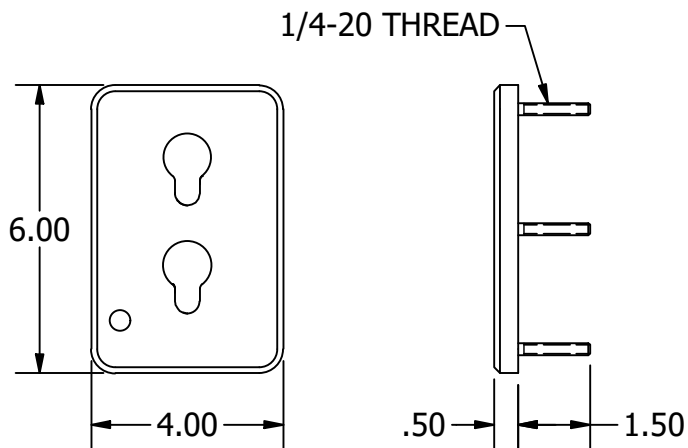

FOR REFERENCE ONLY

DEPLOYED VIEW
SCALE 1 : 16

MOUNTING PLATE (AMB7) INCLUDED
SCALE 1 : 4

		WHITE WATER MARINE HARDWARE	
		TITLE TELESCOPING DIVE DOOR LADDER PART NUMBER: AM1504PL	
SIZE A	DWG NO WWMH-AM1504PL CC	REV 0	
SCALE 1 : 8	MATERIAL	SHEET 1 OF 1	