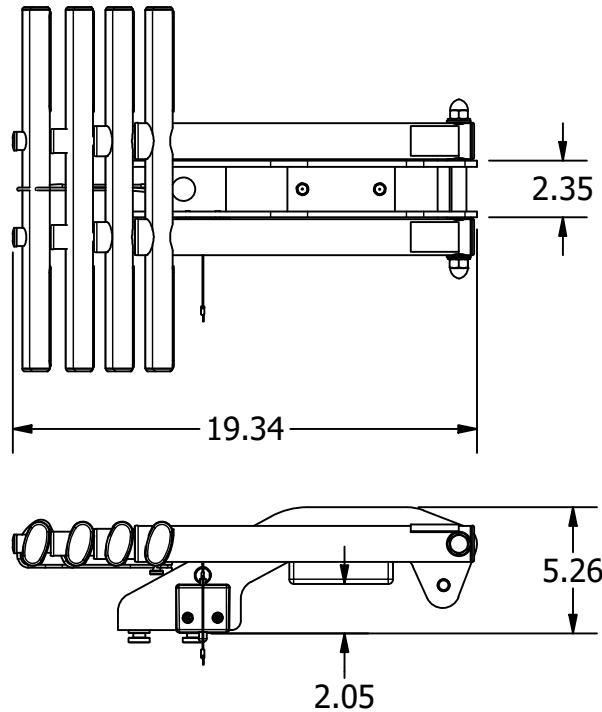

FOR REFERENCE ONLY

DEPLOYED VIEW
SCALE 1 : 16

MOUNTING PLATE (AMB7) INCLUDED
SCALE 1 : 4

		WHITE WATER MARINE HARDWARE	
		TITLE TELESCOPING DIVE DOOR LADDER PART NUMBER: AM1504PL	
SIZE A	DWG NO WWMH-AM1504PL CC	REV 0	
SCALE 1 : 8	MATERIAL	SHEET 1 OF 1	