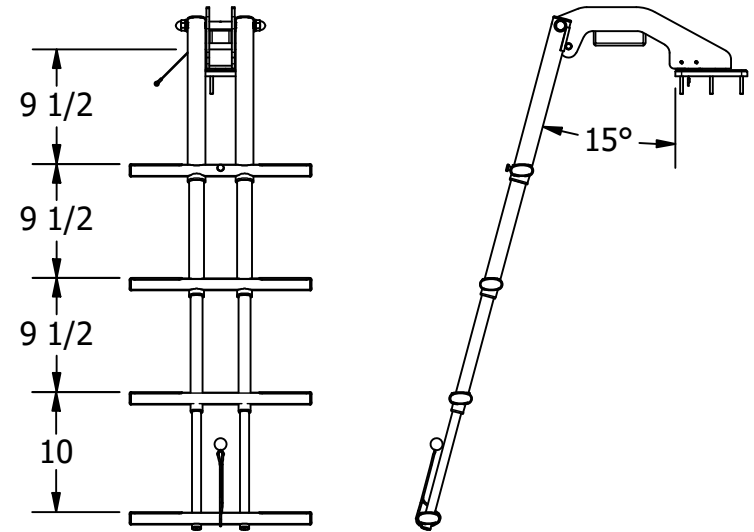

FOR REFERENCE ONLY

DEPLOYED VIEW
SCALE 1 : 16

MOUNTING PLATE (AMB7) INCLUDED
SCALE 1 : 4

		WHITE WATER MARINE HARDWARE	
		TITLE TELESCOPING DIVE DOOR LADDER PART NUMBER: AM1504PL	
SIZE A	DWG NO WWMH-AM1504PL CC	REV 0	
SCALE 1 : 8	MATERIAL	SHEET 1 OF 1	