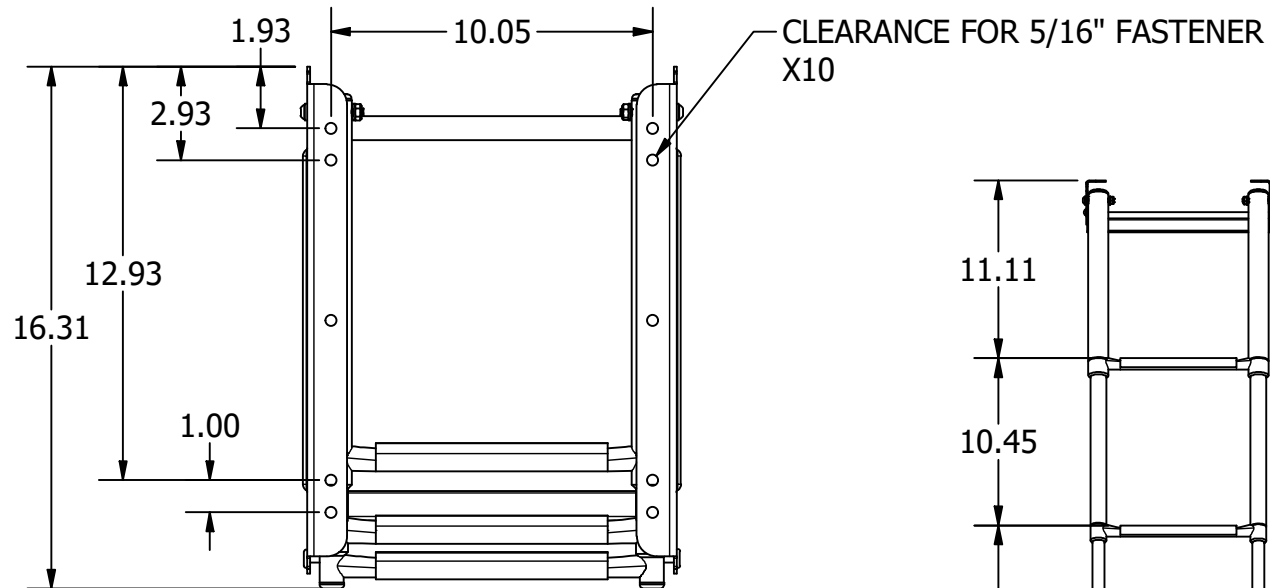

FOR REFERENCE ONLY

DEPLOYED VIEW
SCALE 1 : 12

		WHITE WATER MARINE HARDWARE	
		TITLE UNDER PLATFORM LADDER PART NUMBER: B00301UHK	
SIZE A	DWG NO WWMH-B00301UHK CC	REV 0	
SCALE 1 : 6	MATERIAL	SHEET 1 OF 1	