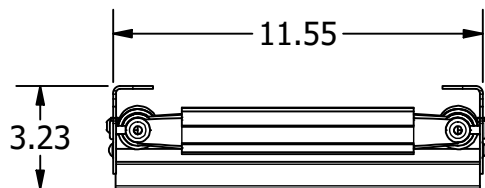

FOR REFERENCE ONLY

DEPLOYED VIEW
SCALE 1 : 12

		WHITE WATER MARINE HARDWARE	
		TITLE UNDER PLATFORM LADDER PART NUMBER: B00301UHK	
SIZE A	DWG NO WWMH-B00301UHK CC	REV 0	
SCALE 1 : 6	MATERIAL	SHEET 1 OF 1	