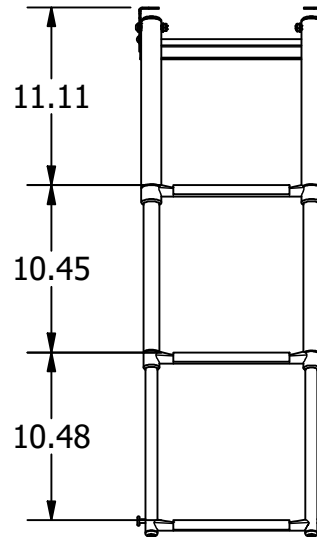

FOR REFERENCE ONLY

DEPLOYED VIEW
SCALE 1 : 12

		WHITE WATER MARINE HARDWARE	
		TITLE UNDER PLATFORM LADDER PART NUMBER: B00301UHK	
SIZE A	DWG NO WWMH-B00301UHK CC	REV 0	
SCALE 1 : 6	MATERIAL	SHEET 1 OF 1	