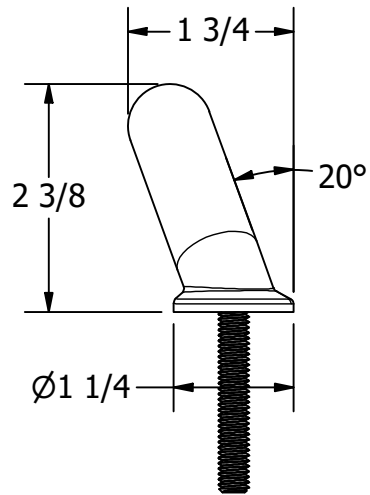

FOR REFERENCE ONLY

		WHITE WATER MARINE HARDWARE	
TITLE 316 SS OFFSET GRAB RAIL W/ STUD PART NUMBER: 7914S (RD133)			
SIZE A	DWG NO 7914S	REV 0	
SCALE 1 : 2	MATERIAL Stainless Steel	SHEET 1 OF 1	