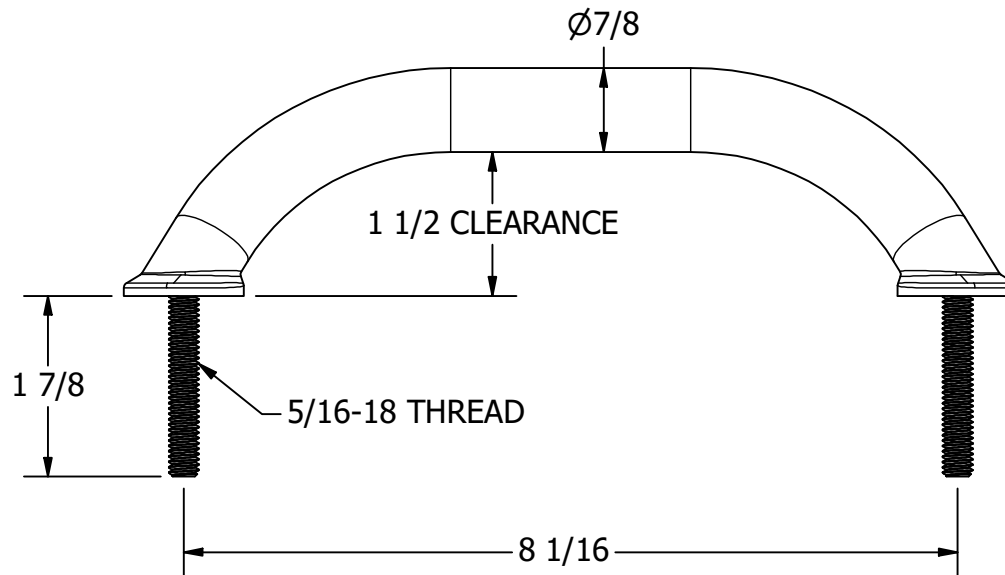

FOR REFERENCE ONLY

		WHITE WATER MARINE HARDWARE	
TITLE 316 SS OFFSET GRAB RAIL W/ STUD PART NUMBER: 7914S (RD133)			
SIZE A	DWG NO 7914S	REV 0	
SCALE 1 : 2	MATERIAL Stainless Steel	SHEET 1 OF 1	