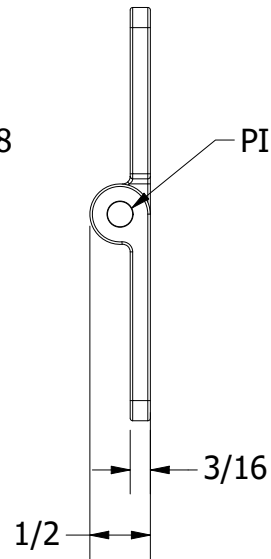

FOR REFERENCE ONLY

WHITE WATER
MARINE HARDWARE

TITLE
SS BUTT HINGE, 3-1/4" X 4"
PART NUMBER: 61143S

PROPRIETARY AND CONFIDENTIAL
THE INFORMATION CONTAINED IN THIS
DRAWING IS THE SOLE PROPERTY OF WHITE
WATER MARINE HARDWARE. ANY REPRODUCTION
IN PART OR AS A WHOLE WITHOUT WRITTEN
PERMISSION IS PROHIBITED.

SIZE A	DRAWING NO. WWMH-61143S CC	REV 0
SCALE 2 : 3	DRAWN KSR	DATE 6/28/2023
		SHEET 1 OF 1