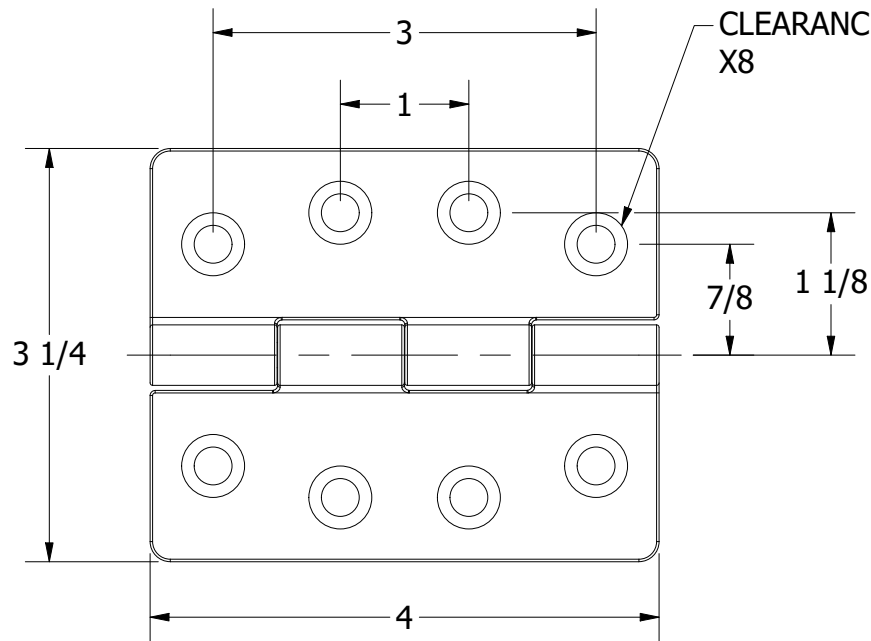

FOR REFERENCE ONLY

WHITE WATER
MARINE HARDWARE

TITLE
SS BUTT HINGE, 3-1/4" X 4"
PART NUMBER: 61143S

PROPRIETARY AND CONFIDENTIAL
THE INFORMATION CONTAINED IN THIS
DRAWING IS THE SOLE PROPERTY OF WHITE
WATER MARINE HARDWARE. ANY REPRODUCTION
IN PART OR AS A WHOLE WITHOUT WRITTEN
PERMISSION IS PROHIBITED.

SIZE A	DRAWING NO. WWMH-61143S CC	REV 0
SCALE 2 : 3	DRAWN KSR	DATE 6/28/2023
		SHEET 1 OF 1