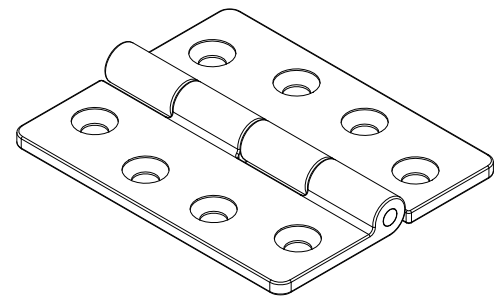

FOR REFERENCE ONLY

WHITE WATER
MARINE HARDWARE

TITLE
SS BUTT HINGE, 3-1/4" X 4"
PART NUMBER: 61143S

PROPRIETARY AND CONFIDENTIAL
THE INFORMATION CONTAINED IN THIS
DRAWING IS THE SOLE PROPERTY OF WHITE
WATER MARINE HARDWARE. ANY REPRODUCTION
IN PART OR AS A WHOLE WITHOUT WRITTEN
PERMISSION IS PROHIBITED.

SIZE A	DRAWING NO. WWMH-61143S CC	REV 0
SCALE 2 : 3	DRAWN KSR	DATE 6/28/2023
		SHEET 1 OF 1